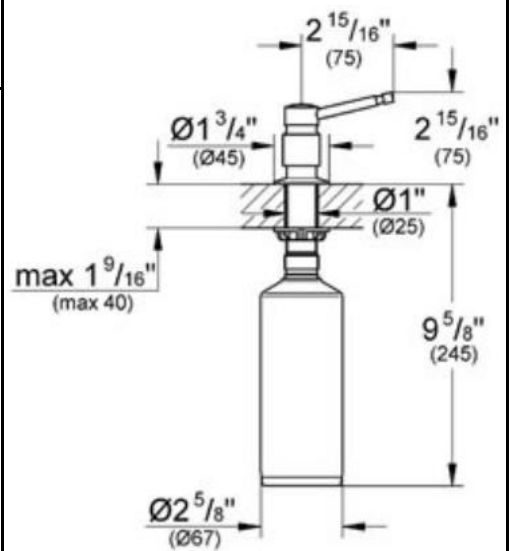

PROJECT		REF		REV	ITEM CODE	
LOCATION		DATE			PAGE	

SANITARY WARE SPECIFICATION SHEET

Item Descriptions	Grohe (Germany) Chrome plated and brass liquid soap dispenser; Capacity : 15oz	Illustration/ Drawing
Dimensions	Spout Height: 75mm	
Model	28857000	
Material	Chrome Plated and Brass	
Manufacturer	Grohe (Germany)	
Source	Acme Sanitary Ware Co. Ltd Mr. Eric Wong/ Mr. Don Yuen	
Contact Tel/Fax	(852) 2388-7171 / (852) 2710-8012	
E-mail	acme@acmesanitary.com.hk	
Website	www.acmesanitary.com.hk	

Product Description
The Grohe In Sink Soap or Lotion Dispenser compliments the entire line of Grohe faucets.

- Brass Head and Flange
- One Piece Cartridge Pump Unit
- Capacity 15 oz.

GROHE StarLight® surface composition

GROHE surface hardness

Chrome PVD

GROHE scratch resistance

Chrome PVD

28857001 28857SD1

Note:

* All information of the above is for reference only. No prior notice is made if any changes.